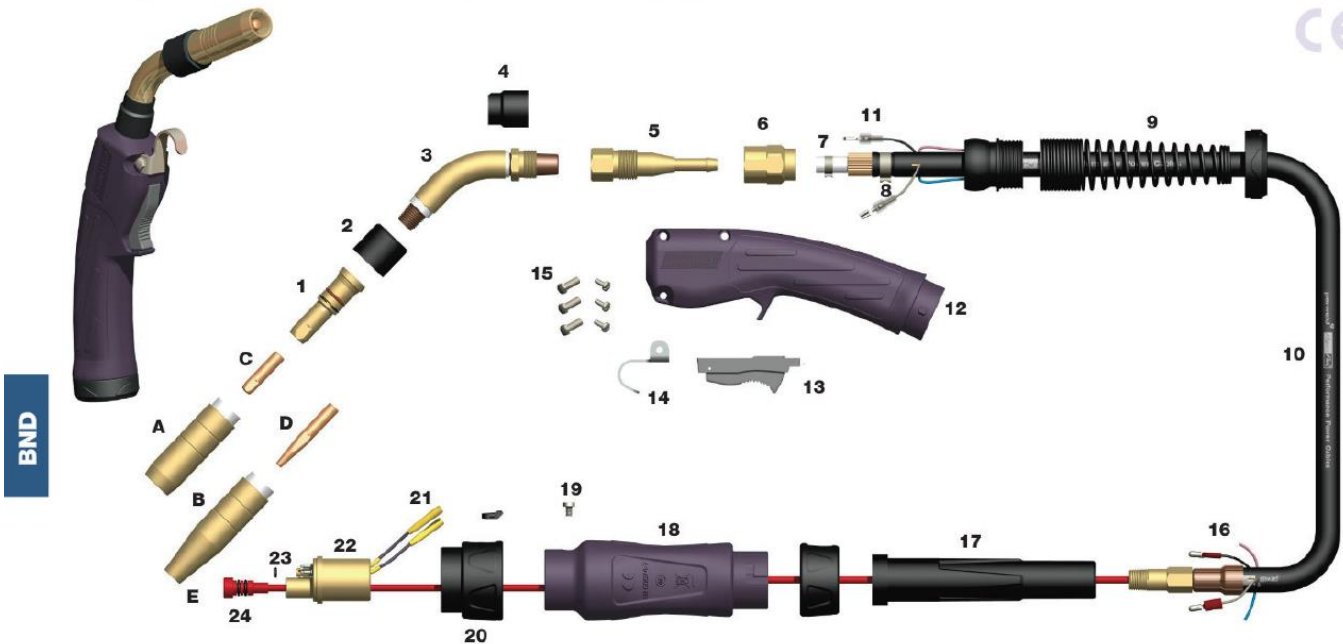

#### Air Cooled MIG Welding Torch

Rating: 300A CO<sub>2</sub> 200A mixed gas, @ 60% duty cycle, EN60974-7 .030"-.045"/0.8mm to 1.2mm wires

BND

Model			
Stock Code 10ft	12ft	15ft	Model Description
4E310AE	4E312AE	4E315AE	Welding Torch c/w Euro Fitting